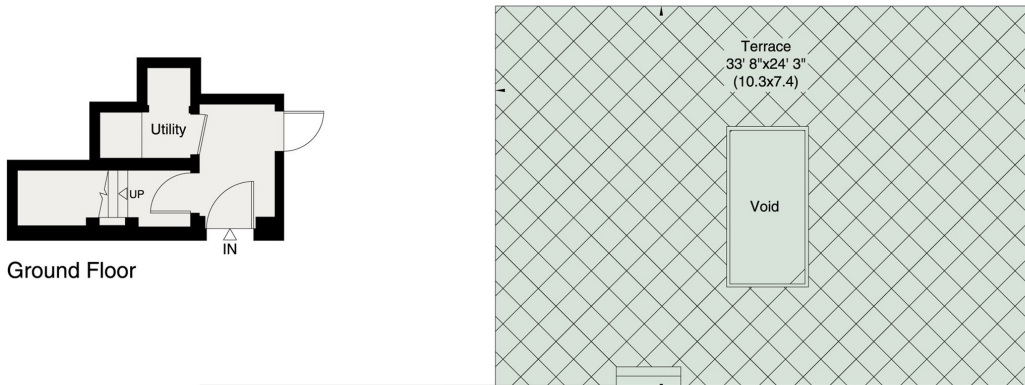

mountgrangeheritage.co.uk

Colville Mews, W11

Gross internal area (approx.)

212 Sq m (2281 Sq ft)

For identification only, Not to Scale

Second Floor

Ground Floor

First Floor

For guidance only and must not be relied upon as a statement of fact.
All measurements and areas are approximate only (and have been prepared in accordance with the current edition of the RICS Code of Measuring Practice).