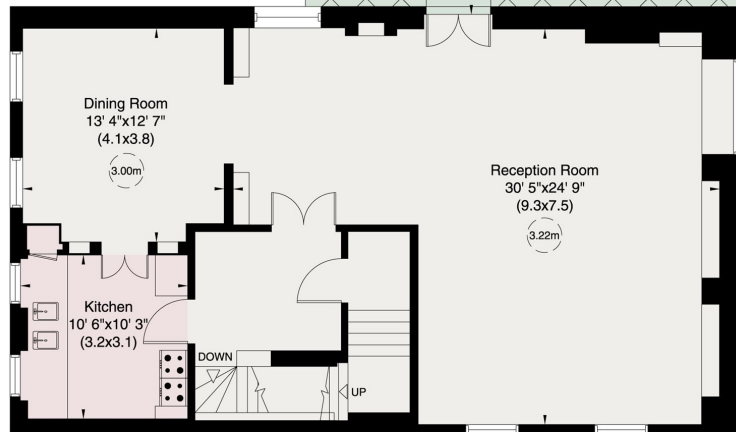

mountgrangeheritage.co.uk

Colville Mews, W11

Gross internal area (approx.)

212 Sq m (2281 Sq ft)

For identification only, Not to Scale

Second Floor

Ground Floor

First Floor