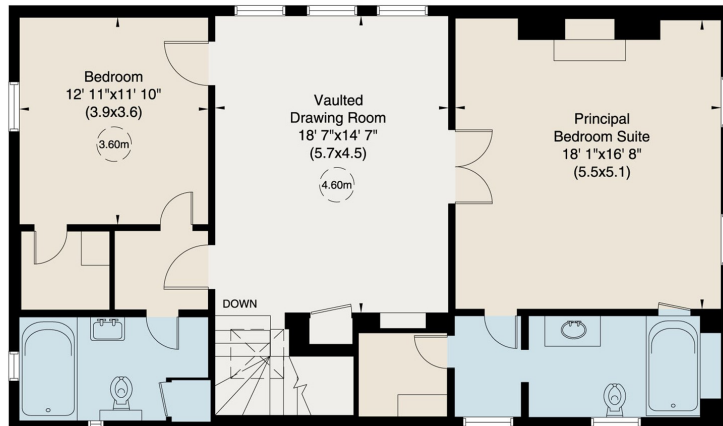

mountgrangeheritage.co.uk

Colville Mews, W11

Gross internal area (approx.)

212 Sq m (2281 Sq ft)

For identification only, Not to Scale

Second Floor

Ground Floor

First Floor