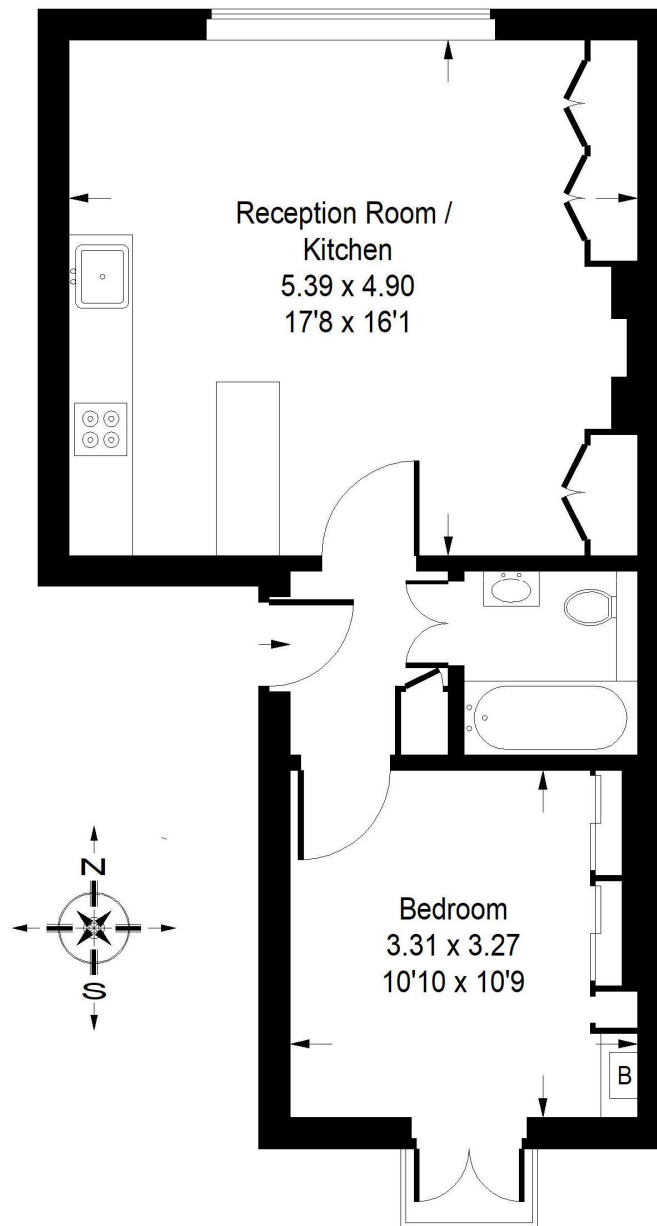

MOUNTGRANGE
HERITAGE

Stratford Road, W8

£495 per week Fees May Apply

VIDEO TOUR AVAILABLE. Brand newly refurbished flat on the first floor of this popular street in the heart of Kensington. This well-proportioned flat has an open plan kitchen/reception room with wooden floors and gas fireplace. There is also a family bathroom and bedroom at the rear of the building with a Juliet balcony. This flat is conveniently located just a short walk from both High Street Kensington and Earl's Court.

Stratford Road, W8

Approximate Gross Internal Area
44.5 sq m / 479 sq ft

First Floor

Whilst every attempt has been made to ensure the accuracy of the floor plan, measurements are approximate and not to scale.
No guarantee is given on the total square footage of the property quoted on the plan. Figures given are for guidance.
Plan is for illustration purposes only, not to be used for valuations.